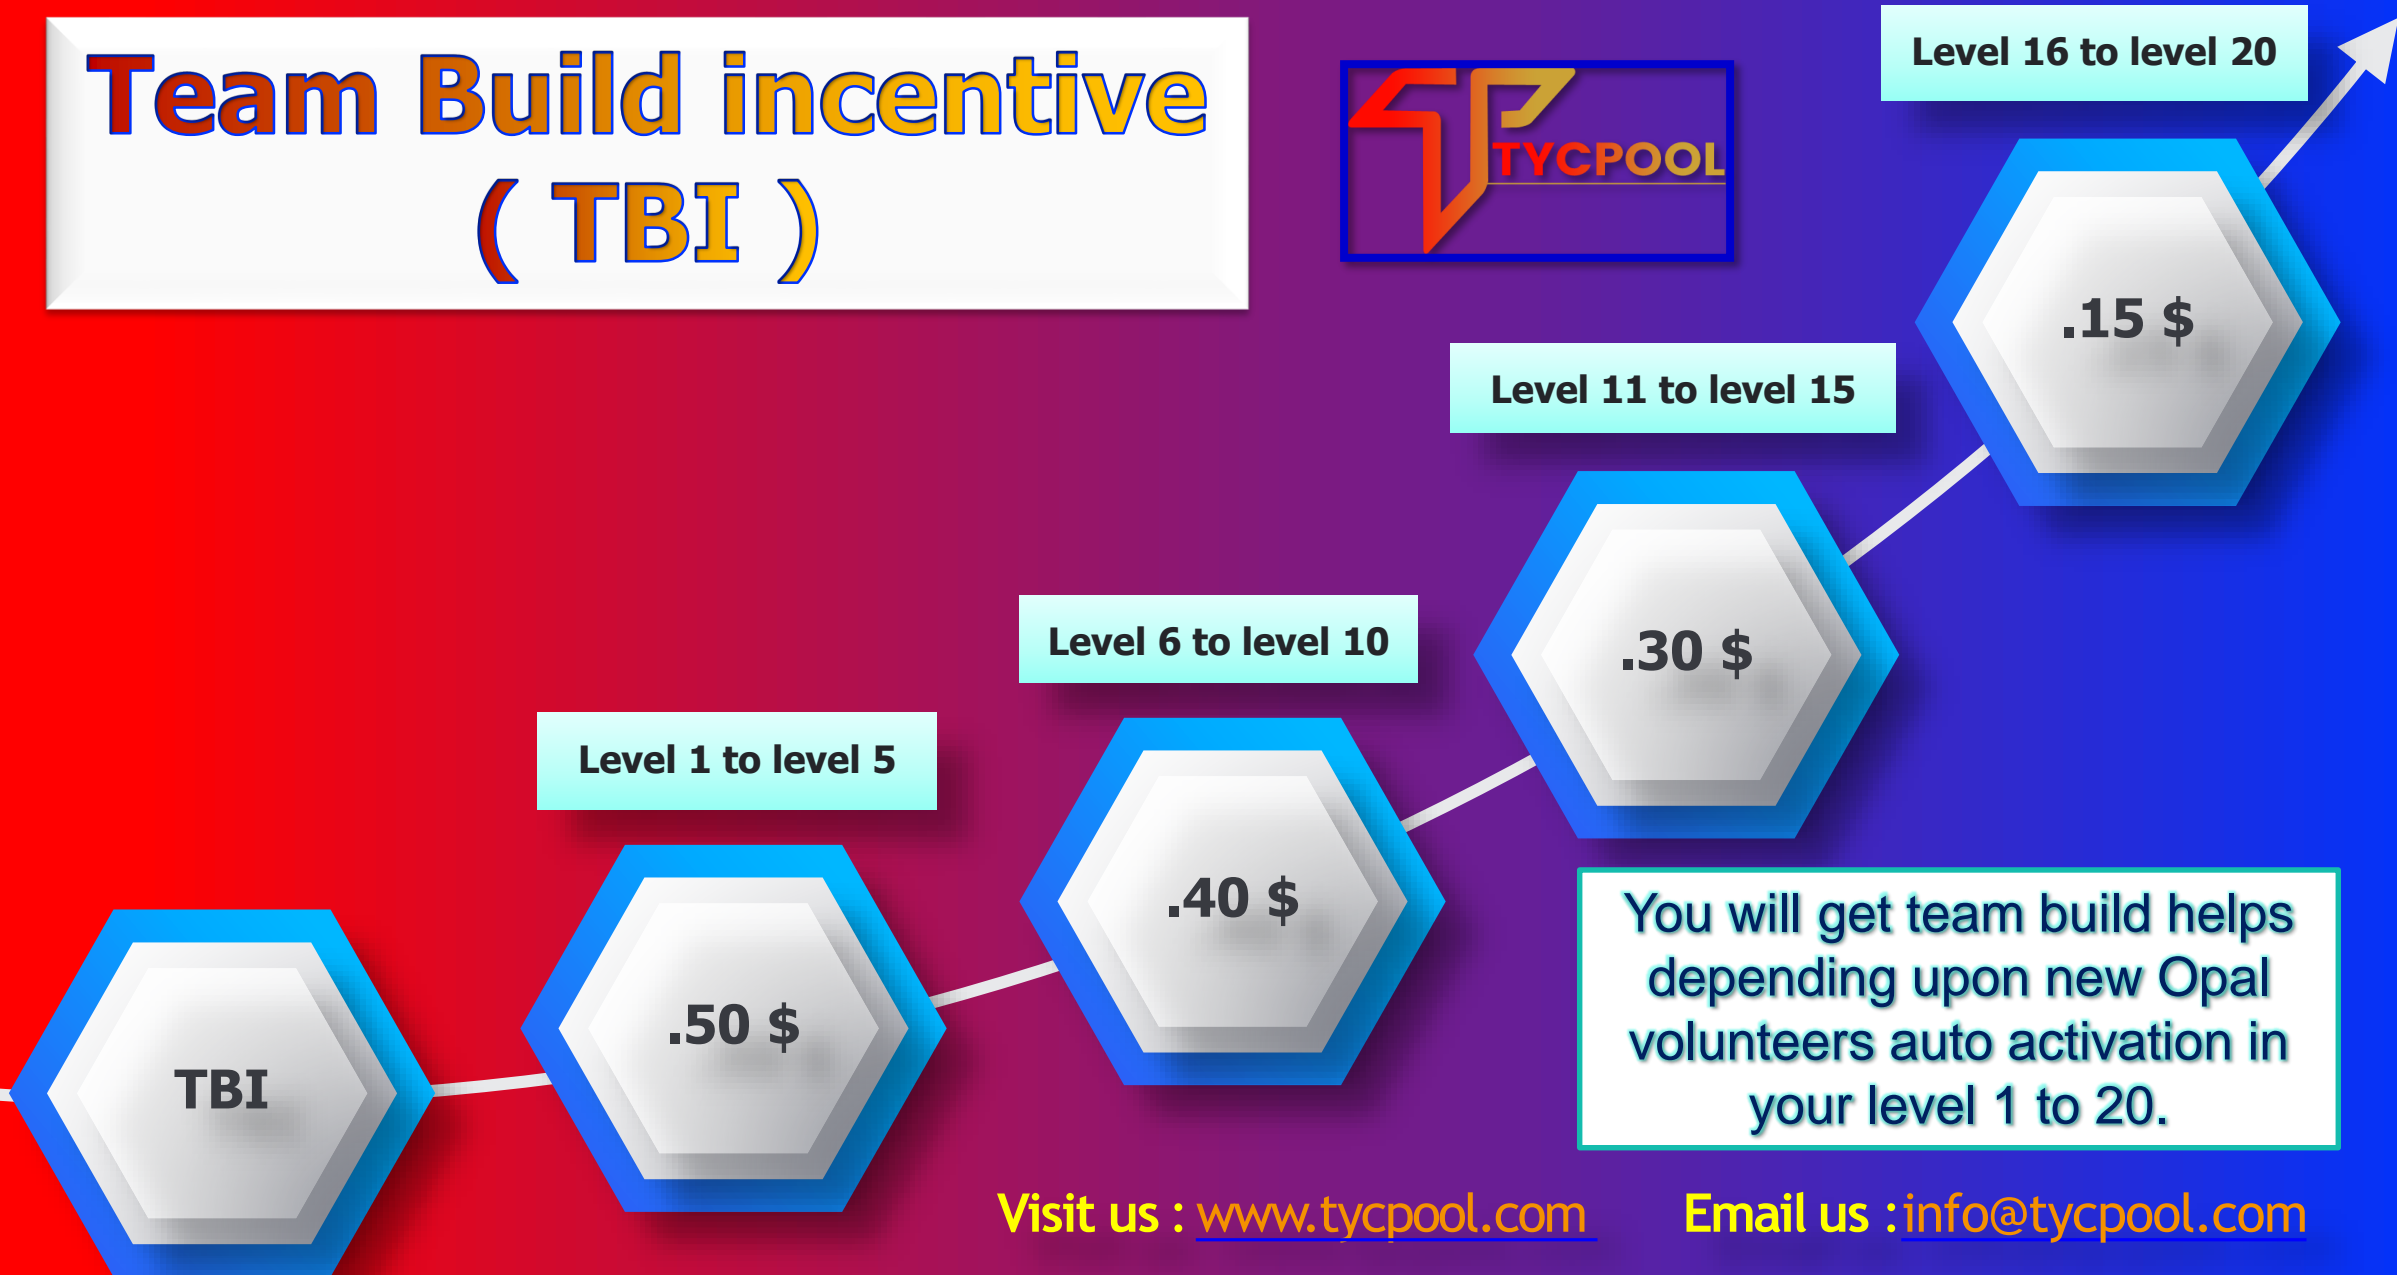

Speed incentive table

Level	Donation	Designation	HREV	volunteers	Total Help
1	$ 8	Donator	$ 4	4	$ 16
	$ 16	Helper	$ 2	4	$ 8
	$ 30	Opal	$ 10	4	$ 40
2	$ 40	Spinel	$ 15	16	$ 240
3	$ 60	Zircon	$ 25	64	$ 1,600
4	$ 120	Star	$ 50	256	$ 12,800
5	$ 280	Topaz	$ 125	1024	$ 1,28,000
6	$ 550	Emerald	$ 250	4096	$ 10,24,000
7	$ 1,100	Ruby	$ 500	16384	$ 81,92,000
8	$ 2,800	Diamond	$ 1,250	65536	$ 8,19,20,000
9	$ 5,500	Crown	$ 2,500	262144	$ 65,53,60,000
10	$ 11,000	Tycpool	$ 5,000	1048576	$ 5,24,28,80,000

HREV=Help received from each volunteer.

- •To get Speed incentive, your ID must be activated by $8 donation . After that you will be called Donator. You get $4 directly help from each Donator you sponsor. You can sponsor boundless Donator.
- •See the table above, your ID will be upgraded according to your team's number. On each upgrade, you will have to donate the fee as provided to you and accordingly you will get incentive.
- •The table given above is just an estimation, this might be varied i.e. increasing or decreasing of incentive is possible as per increasing a number of volunteers in your down line.

Visit us : www.tycpool.com

Email us : info@tycpool.com

Team Build incentive (TBI)

You will get team build helps depending upon new Opal volunteers auto activation in your level 1 to 20.

Visit us : www.tycpool.com

Email us : info@tycpool.com